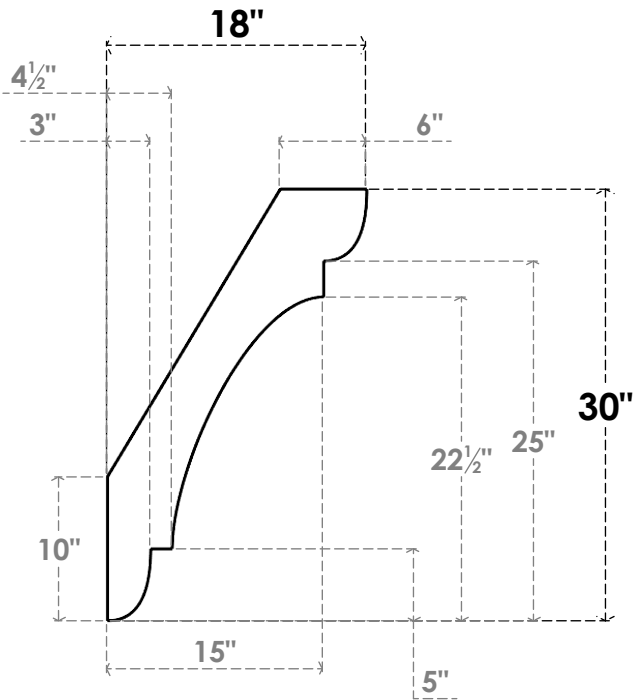

ITEM NUMBER: BRCPC060X18000X30000OLY

6"W X 18"D X 30"H OLYMPIC ARCHITECTURAL GRADE PVC CLOSED KNEE BRACE

SIDE PROFILE

FRONT PROFILE

ISOMETRIC

EKENA MILLWORK
2300 WEST MAIN ST.
CLARKSVILLE, TX 75426
TOLL FREE: 866-607-0453
WWW.EKENAMILLWORK.COM