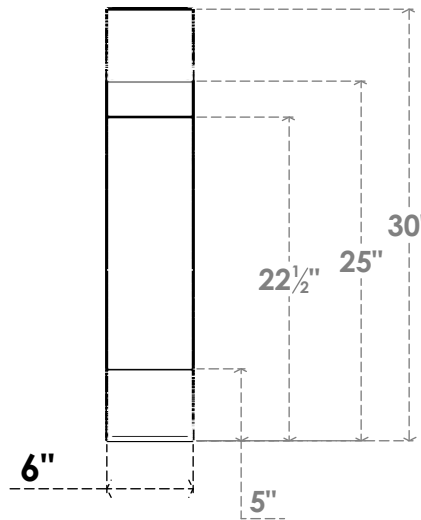

ITEM NUMBER: BRCPC060X18000X30000OLY

6"W X 18"D X 30"H OLYMPIC ARCHITECTURAL GRADE PVC CLOSED KNEE BRACE

SIDE PROFILE

FRONT PROFILE

ISOMETRIC

EKENA MILLWORK
2300 WEST MAIN ST.
CLARKSVILLE, TX 75426
TOLL FREE: 866-607-0453
WWW.EKENAMILLWORK.COM

NOTES

1. INSTALLATION TO BE COMPLETED IN ACCORDANCE WITH MANUFACTURER'S SPECIFICATIONS.
2. DRAWING MAY NOT BE TO SCALE
3. THIS DRAWING IS INTENDED FOR DESIGN AND PLANNING PURPOSES ONLY.
4. ALL INFORMATION CONTAINED HEREIN WAS CURRENT AT THE TIME OF DEVELOPMENT BUT MUST BE REVIEWED AND APPROVED BY THE PRODUCT MANUFACTURER TO BE CONSIDERED ACCURATE.
5. ARCHITECTURAL GRADE PVC PRODUCTS ARE MADE FROM EXPANDED CELLULAR PVC AND COME NATURALLY WHITE BUT MAY BE PAINTED